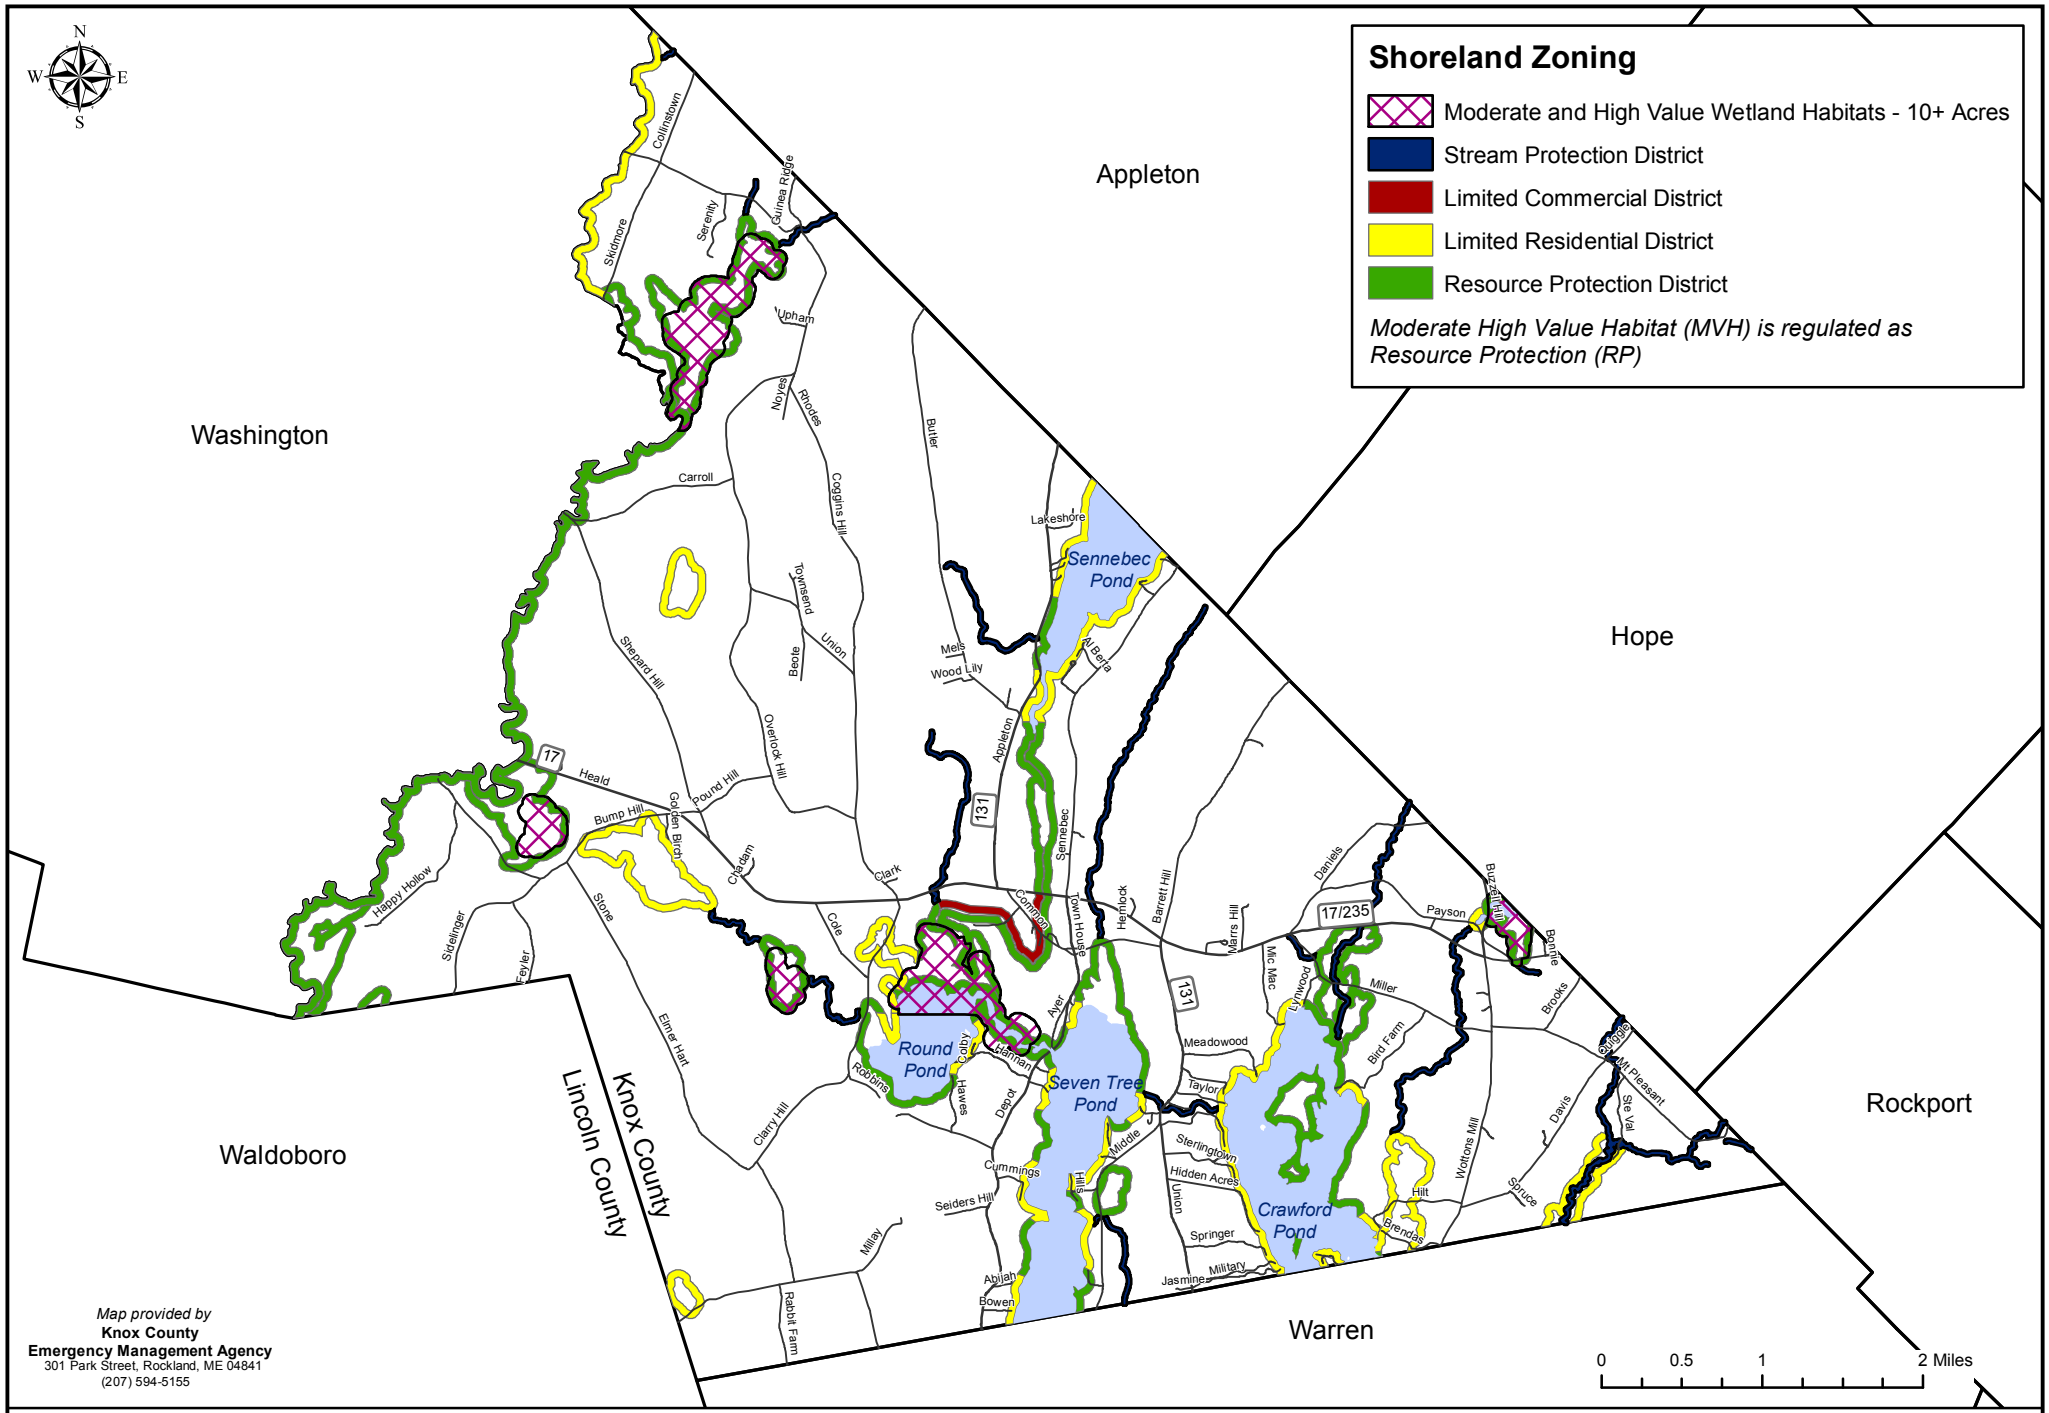

Shoreland Zoning

-  Moderate and High Value Wetland Habitats - 10+ Acres
-  Stream Protection District
-  Limited Commercial District
-  Limited Residential District
-  Resource Protection District

Moderate High Value Habitat (MVH) is regulated as Resource Protection (RP)

Map provided by
Knox County
Emergency Management Agency
301 Park Street, Rockland, ME 04841
(207) 594-5155

Union Shoreland Zoning with State-Identified Moderate and High Value Habitats

Map Revised: April 2019
Data Sources: Town of Union, DEP, MEIWF & MEGIS